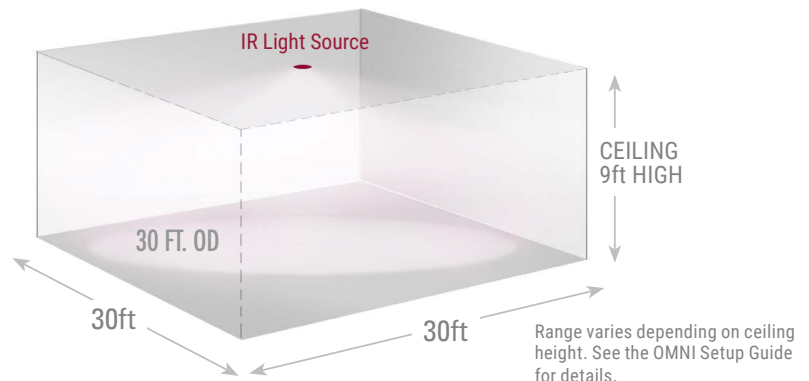

## OMNI Indoor Recessed IR Illuminators

The OMNI 3LE IR Illuminator is designed for recessed mounting in ceilings or walls, offering a sleek and compact solution. When installed only the 3" diameter faceplate is visible. This unobtrusive design seamlessly integrates with your space and does not add unwanted visible light, yet provides effective security IR illumination.

## SPECIFICATIONS

Wavelength	850nm Infrared
Input Voltage	PoE (PoE+) or 12VDC
Angle	150°
Power Consumption	3 Watts
Operating Temp.	-58° to 140°F / -50° to 60°C
Dimensions	3" Ø face x 2.7" / 76 Ø x 69 mm
Weight	6 oz / 170g
Environmental	IP 55 - Indoor use only
Mounting	Recessed