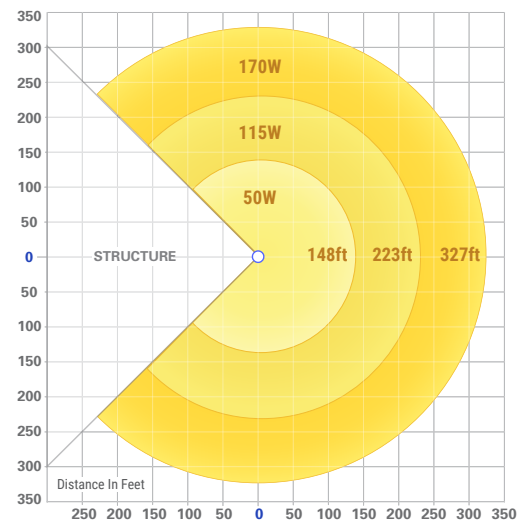

## SPECIFICATIONS

Wavelength	White Light/ Temp. 5000K
Lumens	35,625Lm, 15,750Lm or 10,500Lm
Input Voltage	24 to 36VDC
Options	Universal AC PoE++ 802.3bt (50W Only)
Power Consumption	Options: 50W, 115W or 170 Watts
Operating Temp.	-58° to 140°F / -50° to 60°C
Dimensions	23.78" x 7.3" x 15.2" varies
Weight	15 - 28 lbs / varies by model
Environmental	Outdoor IP67 Rated
Mounting	Pan/Tilt Mounting System*

## RANGE 270° HFOV

- 170 Watt  
Range: 327ft / 99m
- 115 Watt  
Range: 223ft / 68m
- 50 Watt  
Range: 148ft / 45m

Panels Rotated Outward

## RANGE OPTION

- 170 Watt  
Range 90°: 562ft / 171m
- 115 Watt  
Range 120°: 315ft / 96m
- 50 Watt  
Range 120°: 211ft / 64m

Panels Rotated Inward

Light panels can be rotated to angles in-between the angles shown above.