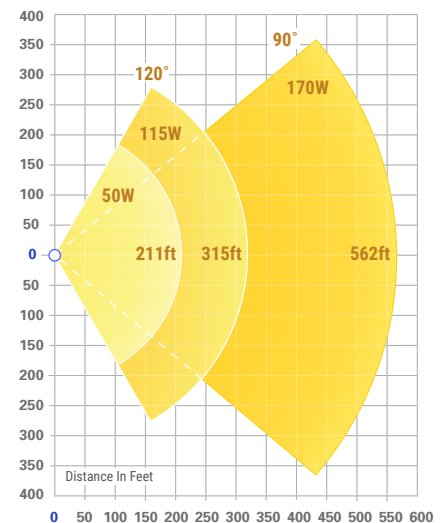

## SPECIFICATIONS

Wavelength	White Light/ Temp. 5000K
Lumens	35,625Lm, 15,750Lm or 10,500Lm
Input Voltage	24 to 36VDC
Options	Universal AC PoE++ 802.3bt (50W Only)
Power Consumption	Options: 50W, 115W or 170 Watts
Operating Temp.	-58° to 140°F / -50° to 60°C
Dimensions	23.78" x 7.3" x 15.2" varies
Weight	15 - 28 lbs / varies by model
Environmental	Outdoor IP67 Rated
Mounting	Pan/Tilt Mounting System*

## RANGE 270° HFOV

- 170 Watt  
Range: 327ft / 99m
- 115 Watt  
Range: 223ft / 68m
- 50 Watt  
Range: 148ft / 45m

Panels Rotated Outward

## RANGE OPTION

- 170 Watt  
Range 90°: 562ft / 171m
- 115 Watt  
Range 120°: 315ft / 96m
- 50 Watt  
Range 120°: 211ft / 64m

Panels Rotated Inward

Light panels can be rotated to angles in-between the angles shown above.