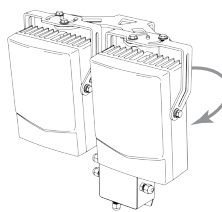

RANGE OPTION

- 170 Watt
  Range 90°: 562ft / 171m
- 115 Watt
  Range 120°: 315ft / 96m
- 50 Watt
  Range 120°: 211ft / 64m

Panels Rotated Inward