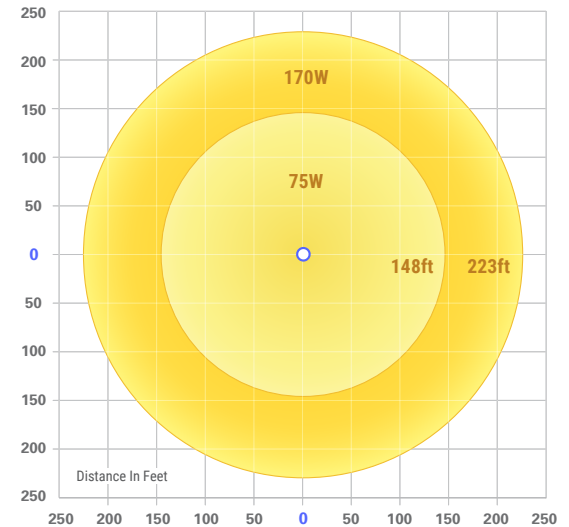

RANGE

FULL 360° HFOV

- 170 Watt
Range: 223ft / 68m
- 75 Watt
Range: 148ft / 45m

Square or Round Pole Mount Available.
See our website for details:
[Pan/Tilt System Mounts](#)

SPECIFICATIONS

Wavelength	White Light/ Temp. 5000K
Lumens	170W: 35,625Lm / 75W: 15,750Lm
Input Voltage Options	24 to 36VDC
	Universal AC
	PoE++ 802.3bt (75W Only)
Power Consumption	Options: 75W or 170 Watts
Operating Temp.	-58° to 140°F / -50° to 60°C
Dimensions	23.78" x 7.3" x 15.2" varies
Weight	15 - 28 lbs / varies by model
Environmental	Outdoor IP67 Rated
Mounting	Pan/Tilt Mounting System*